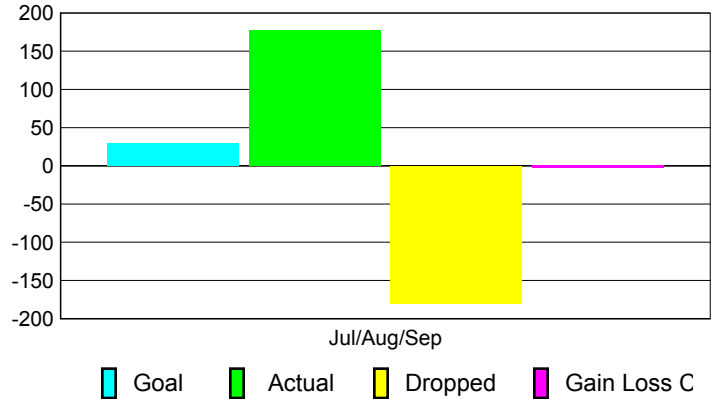

Membership Results 2010-2011

Goal, New, Dropped, Gain/Loss