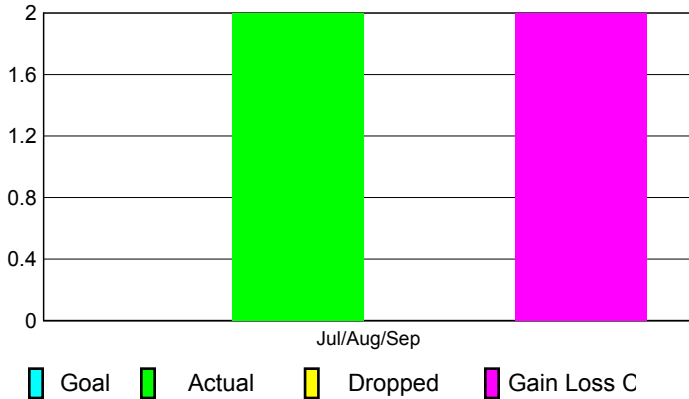

2010-2011 GMT Reports for District (or Undistricted) **District 330 A**

GMT: **Shinobu Goto**

Location: **JAPAN**

GMT CA: **5**

CLUBS

Club Results
2010-2011

Clubs
2009-2010

Month	New Club Goal	Actual New Clubs	Actual Dropped Clubs	Gain/Loss of Clubs	Gain/Loss of Clubs
Jul/Aug/Sep	0	2	0	2	0
Totals	0	2	0	2	0

Club Results 2010-2011

Goal, New, Dropped, Gain/Loss

Comparison of Club Gain/Loss

Current Year Compared to the Previous Year

YTD Status Quo Clubs 2010-2011

Status Quo Clubs Compared to Status Quo Members

MEMBERSHIP