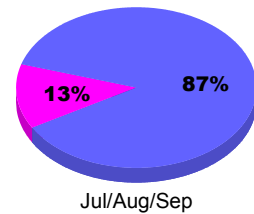

Membership Results
2010-2011

Membership
2009-2010

Month	Net Memb Goal	Actual New Memb	Actual Dropped Memb	Gain/Loss of Memb	Gain/Loss of Memb
Jul/Aug/Sep	30	177	-180	-3	99
Totals	30	177	-180	-3	99

Membership Results 2010-2011

Goal, New, Dropped, Gain/Loss

Comparison of Membership Gain/Loss

Current Year Compared to the Previous Year

Gender Comparison 2010-2011

■ Male ■ Female